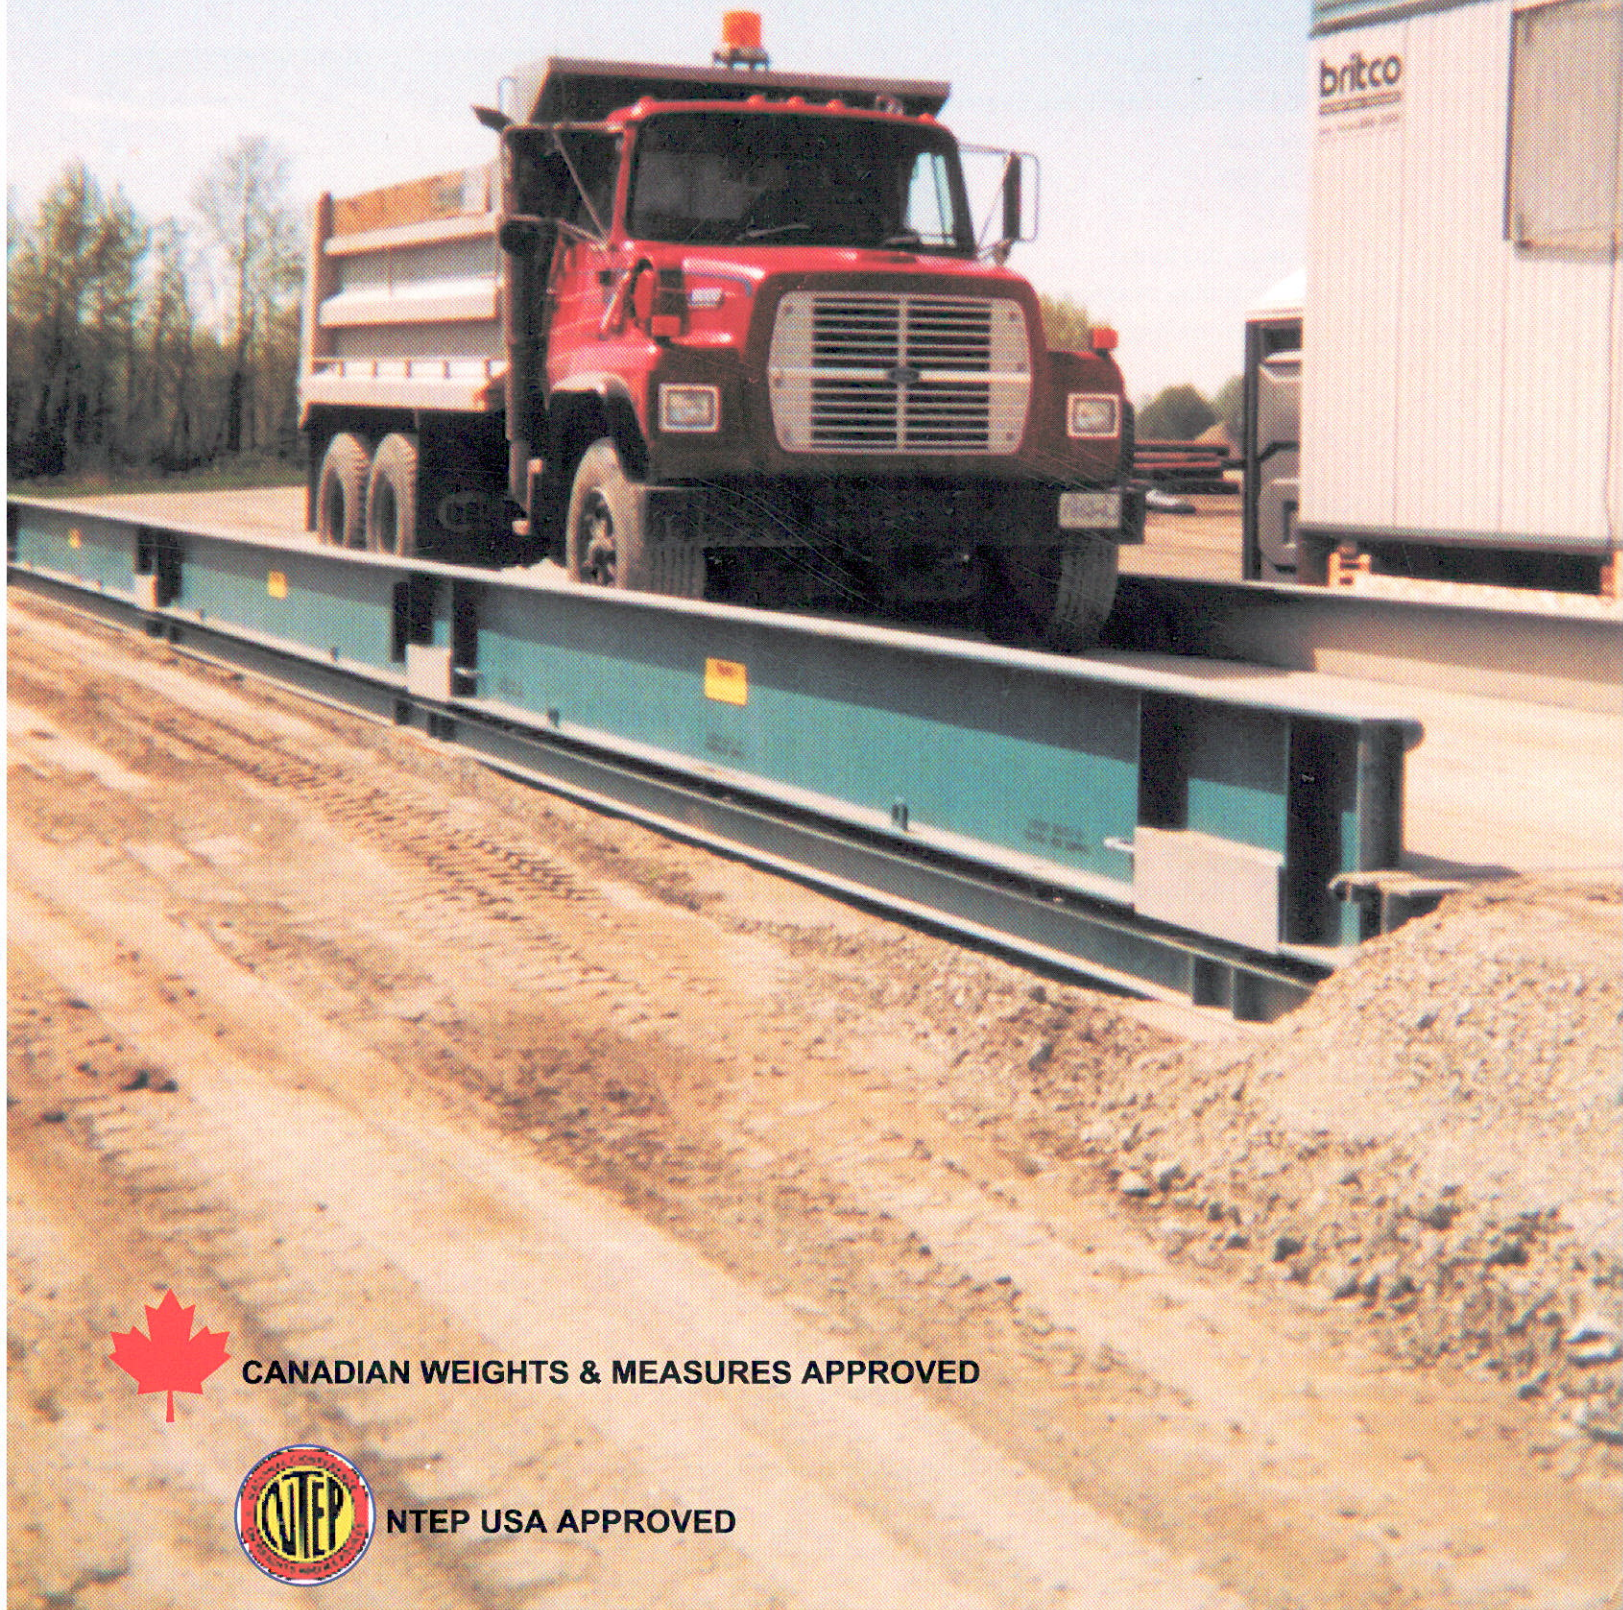

PACIFIC INDUSTRIAL SCALE CO. LTD.

PORTABLE TRUCK SCALES

CANADIAN WEIGHTS & MEASURES APPROVED

NTEP USA APPROVED

Pacific Industrial Scale Co. Ltd. offers two portable truck scale designs, *Pacific Portable Shallow Pattern Truck Scale* and *Pacific Portable RoadHugger Truck Scale*.

The Shallow Pattern and RoadHugger both boast a low profile (16" high) design. Pacific's Shallow Pattern has been built to withstand rugged environmental conditions and is easy to set up, while the RoadHugger is excellent for narrow and confined areas and is the most compact design for transporting. Either truck scale will successfully and accurately operate on any hard flat surface when using wood timbers, metal plates, or concrete blocks for temporary foundations.

PACIFIC PORTABLE SHALLOW PATTERN TRUCK SCALE

- Fully electronic, low maintenance
- Built-in tire guards and bull rails
- Load cells mounted directly under main beams
- Checkerplate steel deck
- Lengths from 25' to 150'
- Widths from 10' to 14'
- Capacities 30 tonne to 150 tonne
- Special sizes and capacities available
- Excellent for rugged environments

PACIFIC PORTABLE ROADHUGGER TRUCK SCALE

- Minimal foundation costs
- Checkerplate steel deck
- Lengths from 25' to 150'
- Widths from 10' to 14'
- Capacities from 30 tonne to 150 tonne
- Special sizes and capacities available
- Ideal for narrow and confined areas
- Compact design for easy transportation